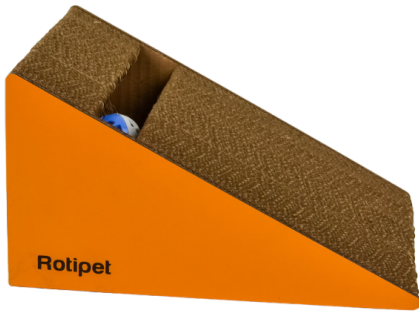

# NOISY

**DIMENSION**  
27,5x20x14.5CM

**Item Code**  
RTP 2021

**DIMENSION**  
27,5x20x14.5CM

**Item Code**  
RTP 2021 C

Noisy is an exciting adventure with an integrated jingle bell! Noisy provides a range of MDF sides in various colors and printed corrugated cardboard with different patterns, transforming it into more than just a scratching board. Scaling and scratching have never been this enjoyable! Your furry friend will be endlessly delighted with