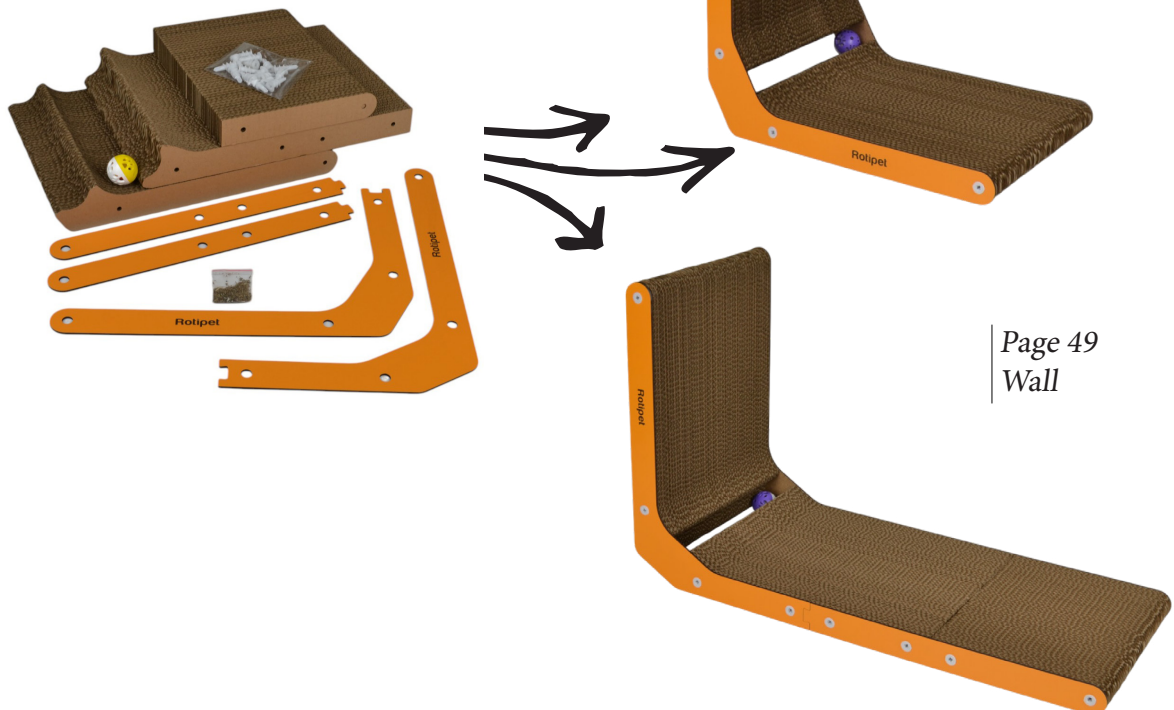

ASSEMBLY LINE

CARDBOARD CAT SCRATCHERS

Over time, we noticed that some of our scratching boards could be shipped taking up less space. This way, delivering the products to you could be easier, faster, and damage-free. In a group we call "Assembly Line," all our models come packaged with assembly diagrams and can easily be assembled within minutes using tools commonly found in every household.

Page 49
Wall