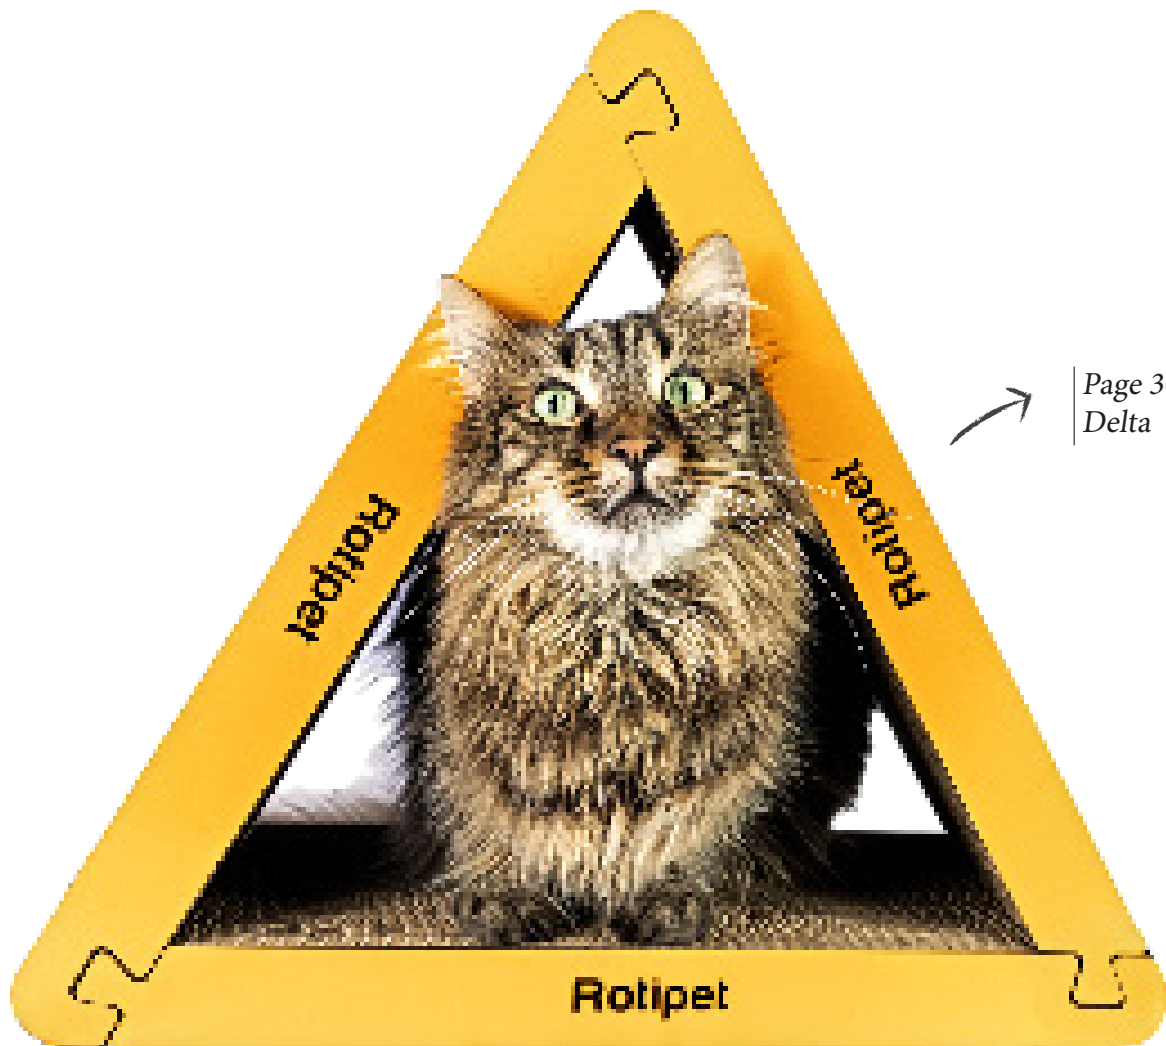

Similar to Orbit, in this model as well, the existing figure (see above) can be changed according to your preference.

Dark Wood

Creamy White

Light Wood

Black

Cotton Pink

Baby Blue

# LARGE

CARDBOARD CAT SCRATCHERS