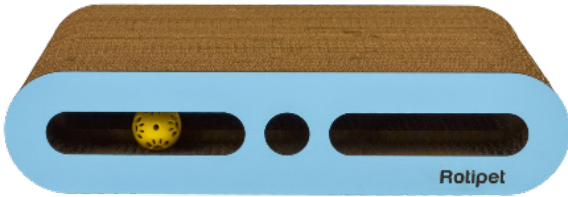

# CHICHI

Here comes Chichi - This model features a playful ball with a bell, adding an extra element of fun for your feline companion. Despite its compact size, Chichi remains incredibly popular among kittens and medium-sized cats alike. With its thoughtful design and premium materials, Chichi offers a cozy retreat and a delightful playtime experience for your furry friend. Elevate your cat's living space with Chichi - where compactness meets endless entertainment.