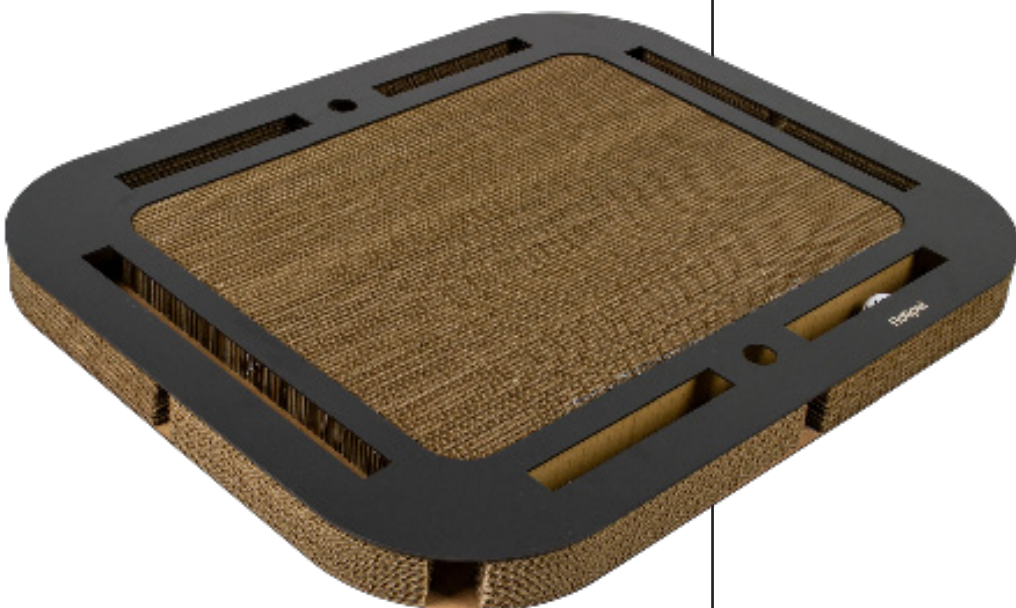

DIMENSION
83X68X5 CM

Item Code
RTP 2046

Creamy White

Cotton Pink

Baby Blue

Black