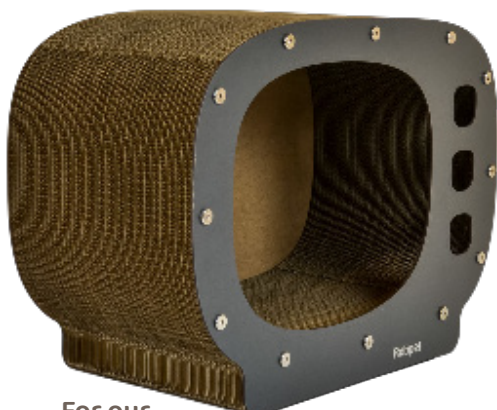

For our
big hearted
little friends

Anthracite

Creamy White

Black

Yellow