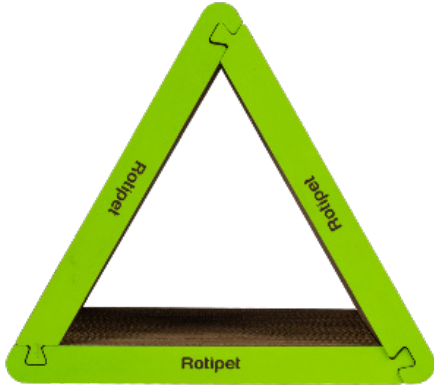

**DIMENSION**  
50X37X27 CM

**Item Code**  
RTP 2006

For our  
big hearted  
little friends

Anthracite

Creamy White

Black

Yellow

Rotipet focuses on enhancing pet wellness. We create natural, safe, and practical scratchers, always keeping the pets' needs in our mind. Committed to sustainability, all our products are crafted from eco-friendly materials, helping protect your furniture from damages. With Rotipet, you're not just getting a scratcher; you're investing in your pet's well-being and the planet's future.

# DELTA

**DIMENSION**  
44X40X20CM

**Item Code**  
RTP 2029

**DIMENSION**  
44X40X20CM

**Item Code**  
RTP 2029 C

Rotipet Delta lets you savor the pleasure of scratching! Its sturdy triangle design ensures it becomes your cats' favorite. With the ability for your cats to freely scratch different surfaces simultaneously, they're learning to share at home! You have the option to choose from MDF color selections or patterned cardboard. Enhance your cats' scratching experience with Rotipet Delta today!