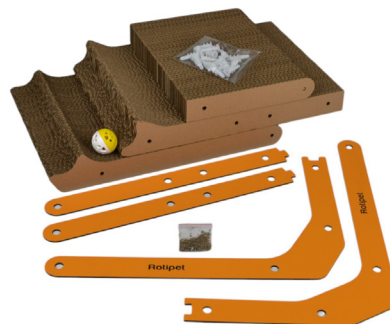

CONSUMER DIMENSION
63x40x21 CM

PACKAGE DIMENSIONS
48x21x17 CM

Item Code
RTP 2051

Dark Wood

Light Wood

Orange

Green

Blue

Black