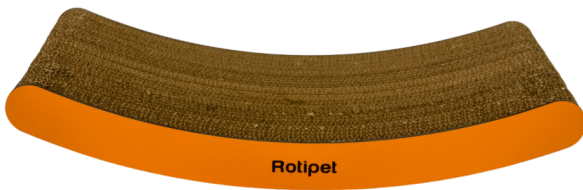

SWING

Say Hello to Swing ! With a choice between MDF sides available in different colors or printed corrugated cardboard sides adorned with three charming patterns. Customization options ensure it aligns perfectly with your preferences. Engineered with a swinging feature, Swing offers your cats the perfect balance between scratching and relaxation, allowing them to unwind comfortably when they've tired themselves out.

DIMENSION
44x21x8CM

Item Code
RTP 2014