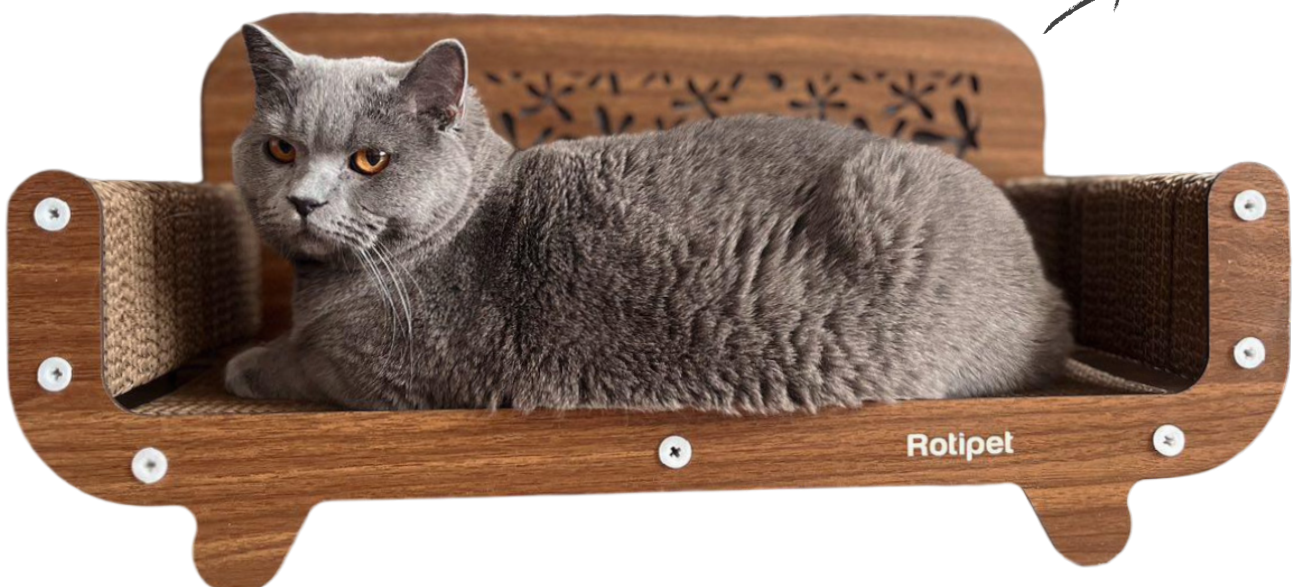

MDF

We leverage the advantages of Medium Density Fiberboard (MDF) to craft decorative and entertaining scratching boards for your beloved feline companions.

MDF's versatility allows us to create diverse and stylish designs that seamlessly blend into your home decor. With our wide range of colors, you can find the perfect scratching board to complement your interior style while providing your cat with a fun and engaging scratching experience.

Not only do our MDF-based scratching boards add a decorative touch to your space, but they also offer durability and stability, ensuring they can withstand even the most enthusiastic scratching sessions.

Page 53
Stella