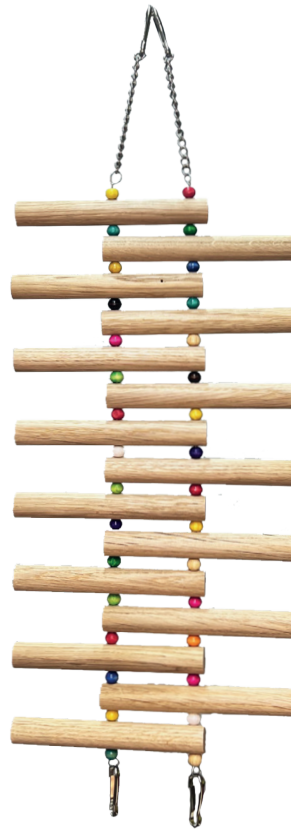

RTP1081

ITEM CODE: RTP1081

DIMENSION
20x78CM

Large climbing mat or hammock made of natural tree branches and connected with jute

RTP1082

ITEM CODE: RTP593S

DIMENSION
22x62CM

Large climbing mat or hammock made of wooden sticks and connected with colourful wooden beads