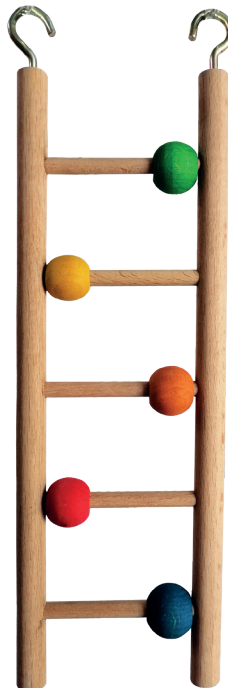

RTP648

ITEM CODE: RTP648

DIMENSION
7.5x24CM

5-step ladder.
Natural wood
and colorful
beads are
used.