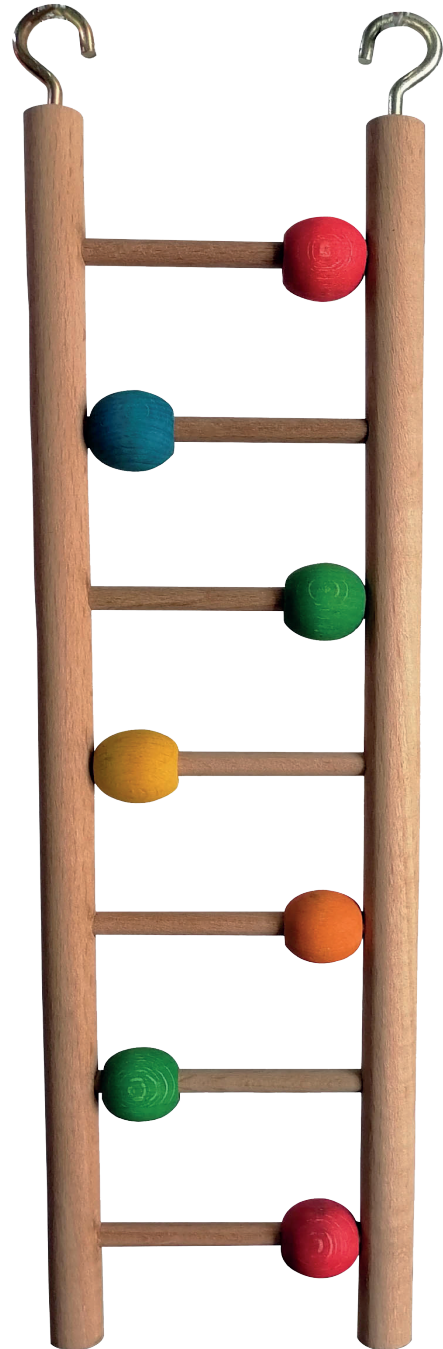

RTP647

ITEM CODE: RTP647

DIMENSION
7.5x16CM

3-step ladder.
Natural wood
and colorful
beads are
used.

RTP649

ITEM CODE: RTP649

DIMENSION
7.5x32CM

7-step ladder. Natural wood
and colorful beads are
used.