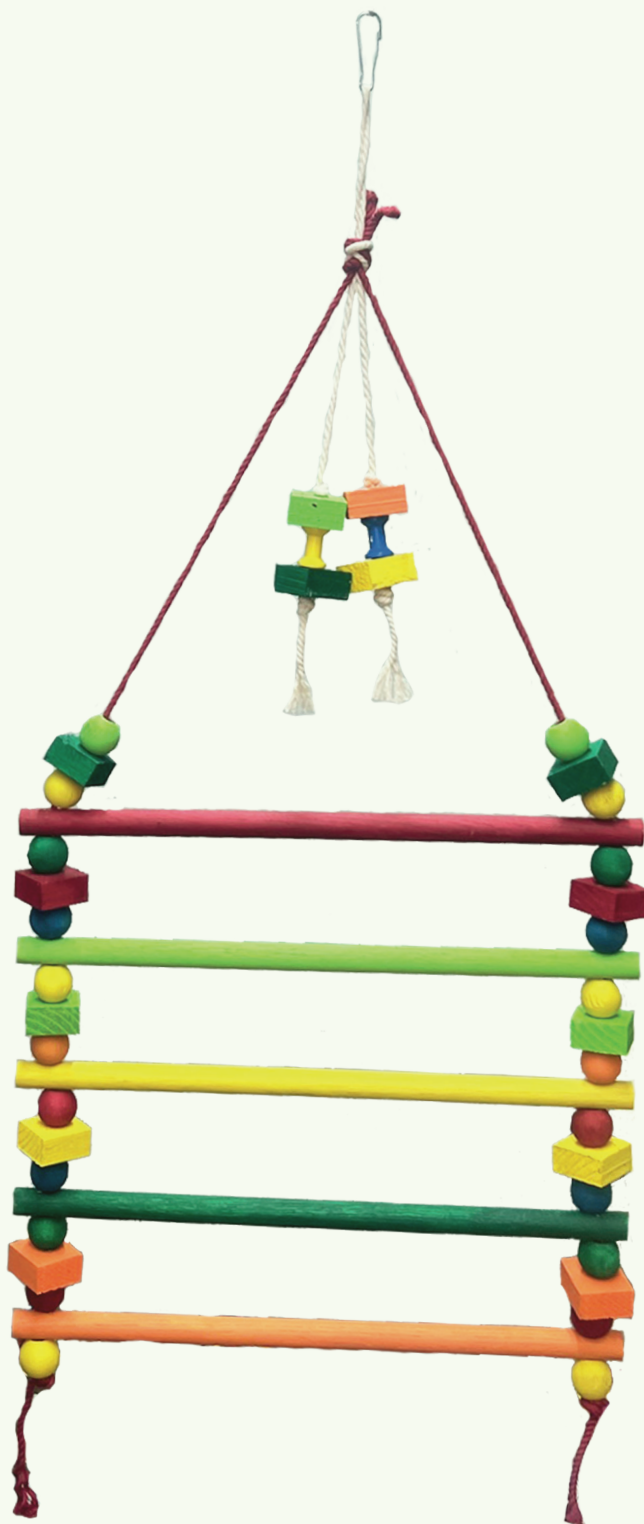

RTP1050

ITEM CODE: RTP1050

DIMENSION
31x73CM

Huge multi legged dangle with colourful wooden beads, yarn, bell and tree pieces

RTP1053

ITEM CODE: RTP1052

DIMENSION
46x108CM

Large and colourful ladder with wooden beads and sticks. Suitable for big birds.

RTP1052

ITEM CODE: RTP593

DIMENSION
44x97CM

Swing and Dangle
Colourful wooden beads, yarns and tree pieces

RTP1054

ITEM CODE: RTP593S

DIMENSION
31x87CM

5 legged bird dangle with natural tree pieces and wooden beads. Suitable for large birds.