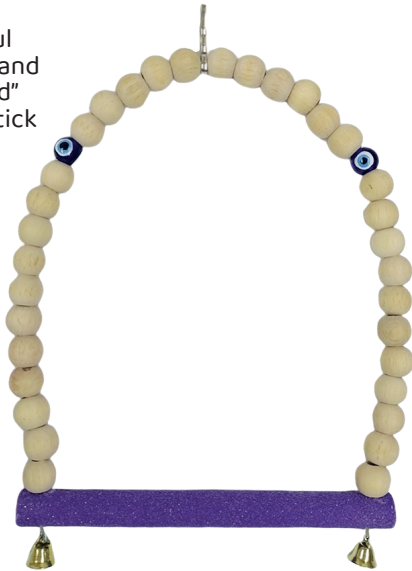

RTP526

ITEM CODE: RTP526

DIMENSION
15X28CM

"Swing or Relax"
Ø12 mm colorful wooden beads and Ø15 mm natural wood stick and bells

RTP526-S

ITEM CODE: RTP526-S

DIMENSION
15x28CM

"Swing -Relax and shape beak"
Ø12 mm colorful wooden beads and Ø15 mm "sanded" natural wood stick and bells

RTP527

ITEM CODE: RTP527

DIMENSION
9x9x26CM

"Bird Tower".
Suitable for small birds to nest and have a fun
Ø8 mm natural wooden sticks and various plastic and colorful wooden beads, stick and bells

RTP534

ITEM CODE: RTP534