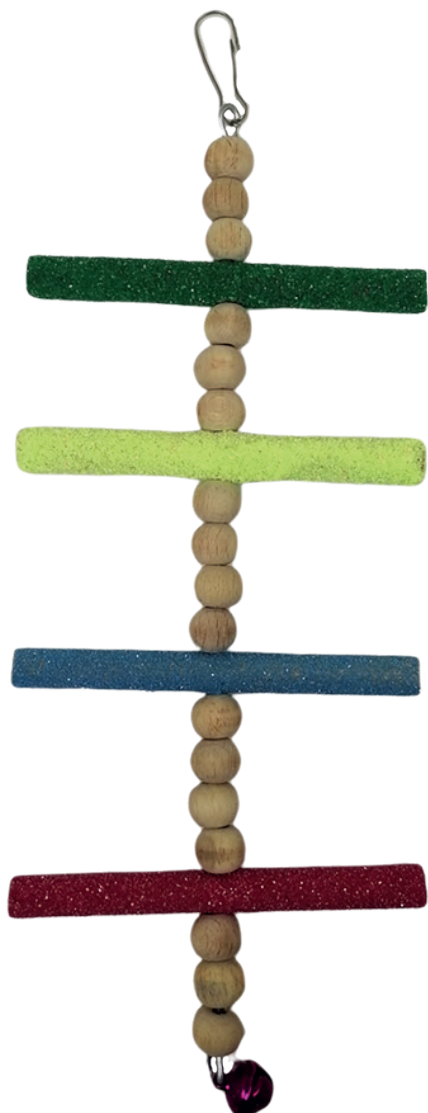

RTP505

ITEM CODE: RTP505

DIMENSION
3X15CM

Ø30mm natural
wooden bead and
food grade painted
Ø18mm wooden
bead and a bell

RTP501-S

ITEM CODE: RTP501S

DIMENSION
9X26CM

Ø8 mm colored wooden beads and Ø8 mm natural "sanded" wood sticks and a bell