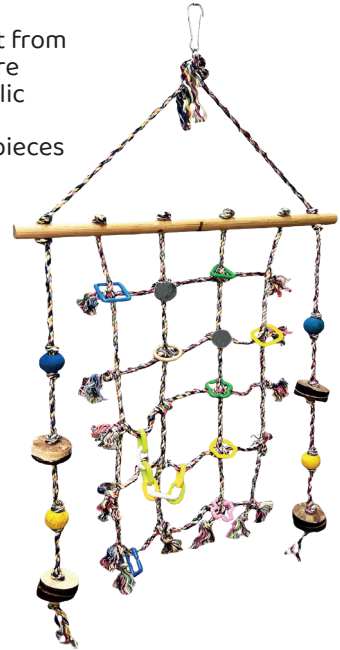

RTP1019

ITEM CODE: RTP1019

DIMENSION
46x85CM

Bird climbing net from cotton yarn. There are colorful acrylic figures, wooden beads, real tree pieces and bells on it.