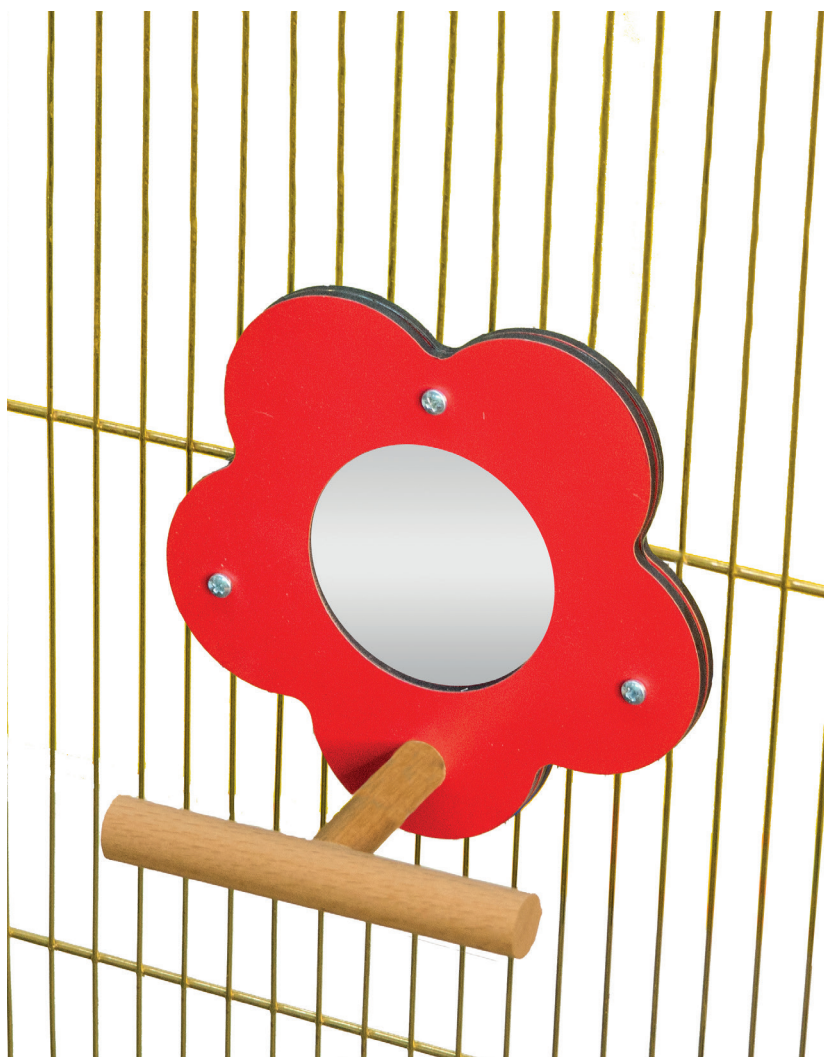

RTP620

ITEM CODE: RTP620

DIMENSION
10x5x13CM

MDF wood bird toy with one side
acrylic mirror and wood perch.
various colors

**Magic Mirror
on the wall,
who is the
fairest one
of all?**