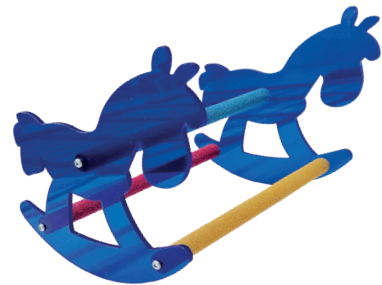

RTP626S

ITEM CODE: RTP626S

DIMENSION
15x15x16CM

Acrylic rocker with "sanded" natural woods. Has various colour alternative for sides and sanded woods.. Suitable for use outside the cage. Packed and sent disassembled.