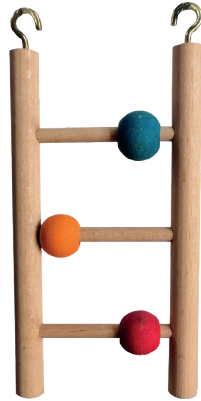

RTP647

ITEM CODE: RTP647

DIMENSION
7.5x16CM

3-step ladder.
Natural wood
and colorful
beads are
used.