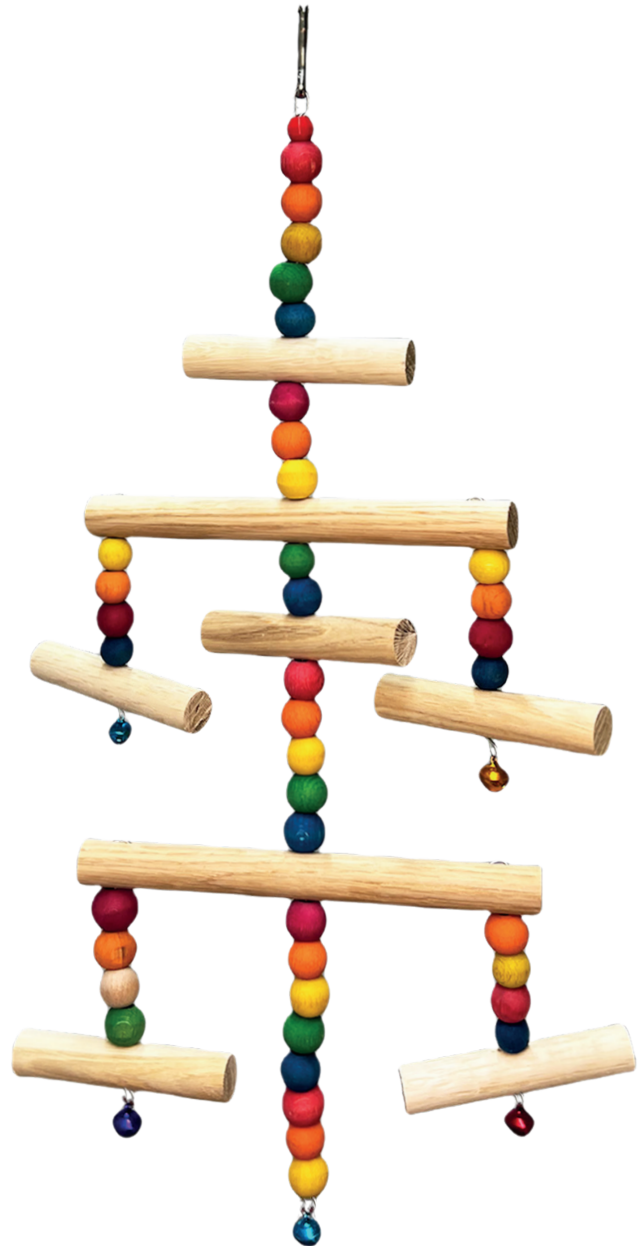

Climbing tower made of wooden sticks, wooden cubes and beads. It is finished with bells.

—

RTP1095

ITEM CODE: RTP1095

DIMENSION
12x12x46CM

Wooden tower with bells

RTP1097

ITEM CODE: RTP1097

DIMENSION
28x58CM

Large straw-man made of wooden sticks, colorful beads and bells

RTP1022

ITEM CODE: RTP593

DIMENSION
14x38CM

Cartoon dangle with natural cardboards, colorful beads, magnum sticks, yarns and a bell