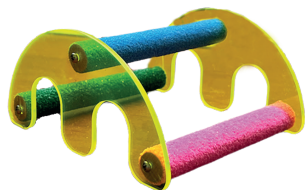

Acrylic perch for birds in different colors and sizes. The perches are natural wood and can be either sanded or not

RTP1112

ITEM CODE: RTP1112

DIMENSION
11x15CM

Acrylic perch for birds in different colors and sizes. The perches are natural wood and can be either sanded or not