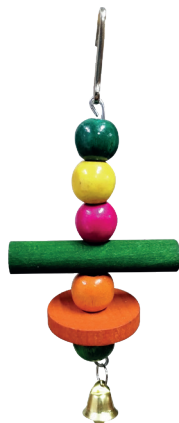

DIMENSION
8x5x15CM

—
Colorful
plastic figures
with yarns
—

RTP464

ITEM CODE: RTP464

DIMENSION
8x5x16CM

—
Colorful
wooden beads
,sticks, and a
bell
—

RTP465

ITEM CODE: RTP465